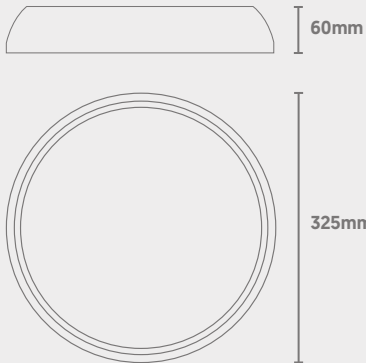

Surface &
Suspended

Taurus

Chrome Bezel

CODE: TAU-CHROME

Dimensions

Technical

Installation	Clip-On (3x Fixing Points)
Material	ABS
Inner Cut-Out Diameter	265mm
Dimensions	325mm x 60mm