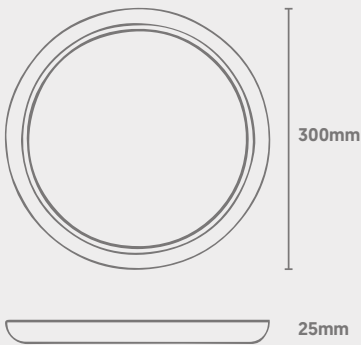

# Downlight

IP44 Ingress Protection

Adjustable Cut-Outs

Wattage Switchable

Tri-Colour (3000K/4000K/6000K)

## Dimensions

## Technical

Input Voltage	AC 200-240V
Beam Spread	110°
Power Factor	>0.85
Operating Temp.	-20 to +40°C
Materials	Polycarbonate
IP Rating	IP44
Fire Rating	TP[a]
Dimmable	On request
Adjustable Cut Out	120 to 200mm
Dimensions	220mm x 21.5mm
Weight	0.53Kg
MacAdam Step	<3
Lifetime	50,000 hours, L70-B10 (Ta 25 °C)
CE Standards	EN60598-1, EN 60598 2-5, EN62493, EN55015, EN61547, EN61000-3-2, EN61000-3-3, EN62722-1, EN62722-2-1 and EN50581
CE Directives	LVD, EMC, ERP & RoHS