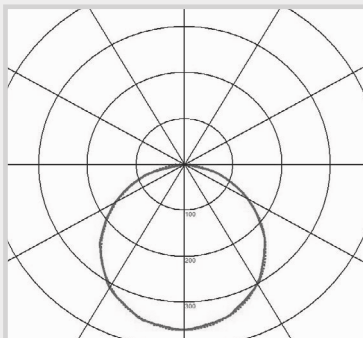

Downlight

IP44 Ingress Protection

Adjustable Cut-Outs

Wattage Switchable

Tri-Colour (3000K/4000K/6000K)

Dimensions

Photometric Data

Virgo Pro

Multi-Fit Downlight

QVIS[®]

LIGHTING & SECURITY

CODE: VGO-PRO-WS-80/160TC

Power [Selectable]	Efficacy	Output	Kelvin
7W	110Lm/cW	770Lm	Tri-Colour: 3000K, 4000K or 5000K
9W	110Lm/cW	990Lm	
12W	110Lm/cW	1320W	

Technical

Input Voltage	AC 200-240V
Beam Spread	110°
Power Factor	>0.85
Operating Temp.	-20 to +40°C
Materials	Polycarbonate
IP Rating	IP44
Fire Rating	TP[a]
Dimmable	On request
Adjustable Cut Out	80 to 160mm
Dimensions	180mm x 20.5mm
Weight	0.4Kg
MacAdam Step	<3
Lifetime	50,000 hours, L70-B10 (Ta 25 °C)
CE Standards	EN60598-1, EN 60598 2-5, EN62493, EN55015, EN61547, EN61000-3-2, EN61000-3-3, EN62722-1, EN62722-2-1 and EN50581
CE Directives	LVD, EMC, ERP & RoHS