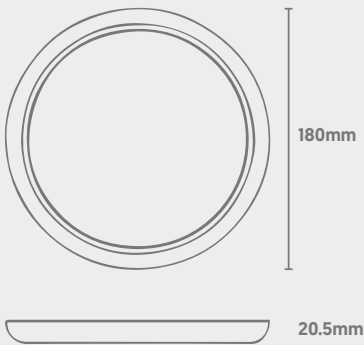

Downlight

IP44 Ingress Protection

Adjustable Cut-Outs

Wattage Switchable

Tri-Colour (3000K/4000K/6000K)

Dimensions

Photometric Data

Virgo Pro

Multi-Fit Downlight

QVIS[®]

LIGHTING & SECURITY

CODE: VGO-PRO-WS-80/160TC

Power [Selectable]	Efficacy	Output	Kelvin
7W	110Lm/cW	770Lm	Tri-Colour: 3000K, 4000K or 5000K
9W	110Lm/cW	990Lm	
12W	110Lm/cW	1320W	

Technical

Input Voltage	AC 200-240V
Beam Spread	110°
Power Factor	>0.85
Operating Temp.	-20 to +40°C
Materials	Polycarbonate
IP Rating	IP44
Fire Rating	TP[a]
Dimmable	On request
Adjustable Cut Out	80 to 160mm
Dimensions	180mm x 20.5mm
Weight	0.4Kg
MacAdam Step	<3
Lifetime	50,000 hours, L70-B10 (Ta 25 °C)
CE Standards	EN60598-1, EN 60598 2-5, EN62493, EN55015, EN61547, EN61000-3-2, EN61000-3-3, EN62722-1, EN62722-2-1 and EN50581
CE Directives	LVD, EMC, ERP & RoHS