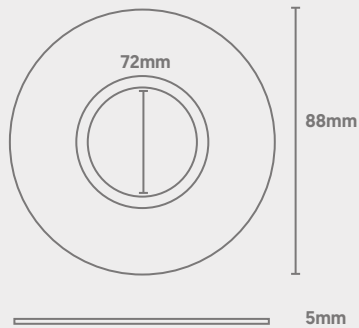

Downlight

FRD Elite Magnetic Brass Bezel

QVIS[®]
LIGHTING & SECURITY

CODE: FRD-ELITE-BRASS-LRG

Dimensions

Technical

Installation	Magnetic
Finish	Brass
Outer Dimensions	170mm
Inner Dimensions	72mm
Thickness	5mm
Cut Out	150mm