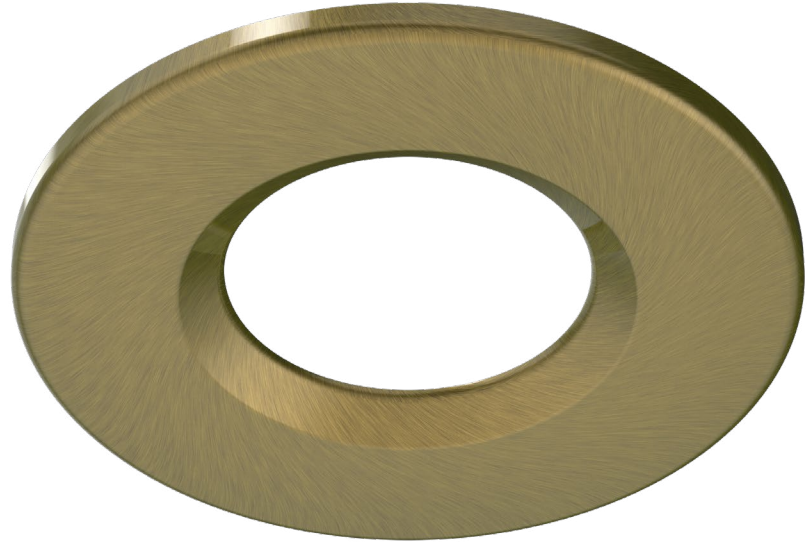

Downlight

FRD Elite Magnetic Brass Bezel

QVIS[®]
LIGHTING & SECURITY

CODE: FRD-ELITE-BRASS-LRG

Dimensions

Technical

Installation	Magnetic
Finish	Brass
Outer Dimensions	170mm
Inner Dimensions	72mm
Thickness	5mm
Cut Out	150mm