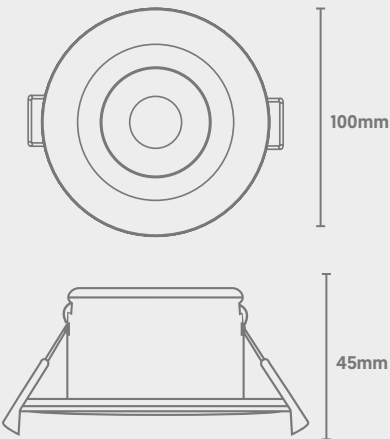

## Dimensions

## Technical

Input Voltage	AC 230V
Colour Rendering Index	>80
Beam Spread	40° - 60° Selectable
Power Factor	>0.8
Lamp Type	SMD
IP Rating	IP65 front, IP20 rear
Fire Rating	BS476-21; 30/60/90 min
Dimmable	[20 fittings max]
Cut Out	68-70mm
Dimensions	Ø 100mm x 45mm
Weight	0.33kg
MacAdam Step	<6
Lifetime	50,000 hours, L70-B10
CE Directives	LVD, EMC, ERP & RoHS
CE Standards	CE Directives LVD, EMC, & RoHS