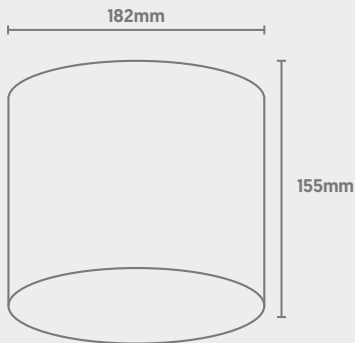

Downlight

Nova Mounted Kit Surface Mounted Kit

CODE: NOVA-174-SMK-WH

Dimensions

Installation

Technical

Finish	White
Diameter	182mm
Height	155mm
What is included	1 PSC Ceiling Bracket, 1 PSC Housing, 2 PSC M3 *7 Self-Tapping Screws, 2 PSC M4*25 Self-tapping Screws, 2 PSC Expansion Screws