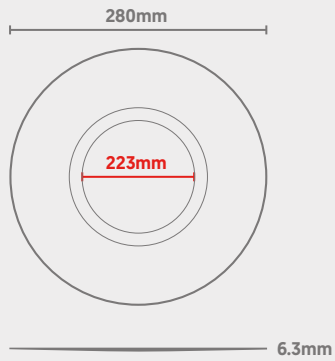

Downlight

Nova Black Bezel

CODE: NOVA-BLACKBEZ-280

Dimensions

Technical

Installation	Twist & Lock
Finish	Black (Aluminium)
Outer Dimensions	280mm
Inner Dimensions	223mm
Thickness	6.8mm