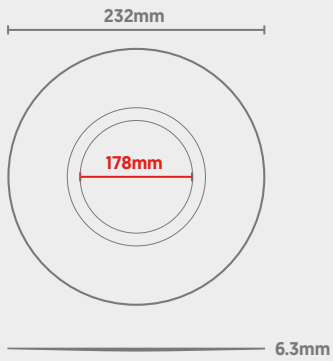

Downlight

Nova Black Bezel

CODE: NOVA-BLACKBEZ-232

Dimensions

Technical

Installation	Twist & Lock
Finish	Black (Aluminium)
Outer Dimensions	232mm
Inner Dimensions	178mm
Thickness	6.5mm