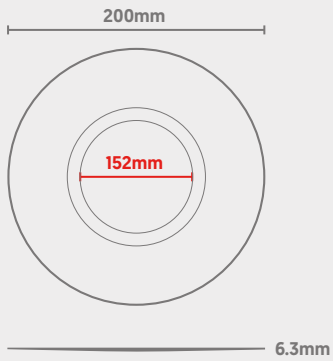

### Dimensions

### Technical

Installation	Twist & Lock
Finish	Black (Aluminium)
Outer Dimensions	200mm
Inner Dimensions	152mm
Thickness	6.3mm