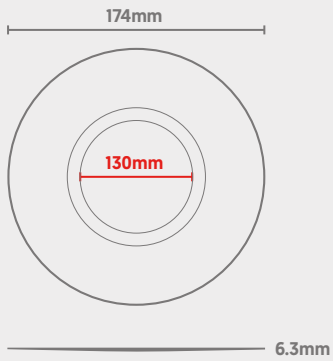

Downlight

Nova Black Bezel

CODE: NOVA-BLACKBEZ-174

Dimensions

Technical

Installation	Twist & Lock
Finish	Black (Aluminium)
Outer Dimensions	174mm
Inner Dimensions	130mm
Thickness	6.3mm