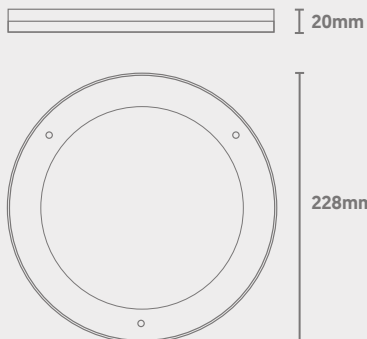

Downlight

Clarus EVO

Anti-Vandal Glass Trim

QVIS[®]
LIGHTING & SECURITY

CODE: CLE-228-AV

Dimensions

Technical

Installation	Screw-Fixing to Downlight
Housing Colour	White
Material	Aluminium & Polycarbonate
Diffuser Finish	Glass
Dimensions	228mm x 20mm