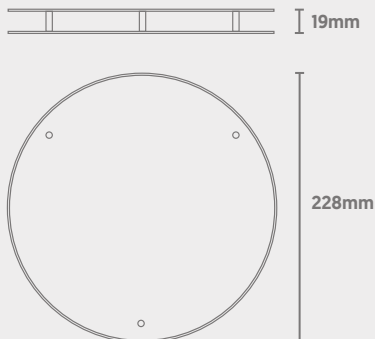

### Dimensions

# Clarus EVO

Full Circle Frosted Drop Glass

CODE: CLE-228-FC

QVIS®

LIGHTING & SECURITY

## Technical

|                        |   |
|------------------------|---|
| <b>Installation</b>    | Screw-Fixing to Downlight<br>(Remove Standard Trim by Unbolting Screws on Side Clips; Fix Drop Glass Side Clips to Downlight) |
| <b>Housing Colour</b>  | White   |
| <b>Material</b>        | Aluminium & Polycarbonate   |
| <b>Diffuser Finish</b> | Frosted Glass   |
| <b>Dimensions</b>      | 228mm x 19mm  |