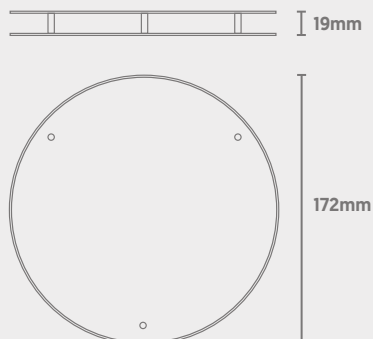

Downlight

Clarus EVO

Full Circle Frosted Drop Glass

CODE: CLE-172-FC

Dimensions

Technical

Installation	Screw-Fixing to Downlight (Remove Standard Trim by Unbolting Screws on Side Clips; Fix Drop Glass Side Clips to Downlight)
Housing Colour	White
Material	Aluminium & Polycarbonate
Diffuser Finish	Frosted Glass
Dimensions	172mm x 19mm