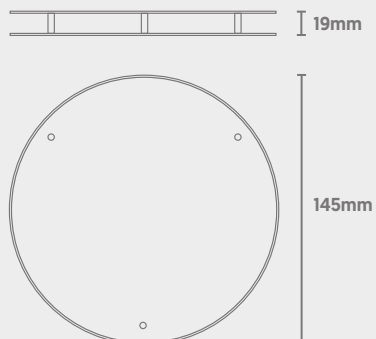

Downlight

Clarus EVO

Full Circle Frosted Drop Glass

QVIS[®]

LIGHTING & SECURITY

CODE: CLE-145-FC

Dimensions

Technical

Installation	Screw-Fixing to Downlight (Remove Standard Trim by Unbolting Screws on Side Clips; Fix Drop Glass Side Clips to Downlight)
Housing Colour	White
Material	Aluminium & Polycarbonate
Diffuser Finish	Frosted Glass
Dimensions	145mm x 19mm