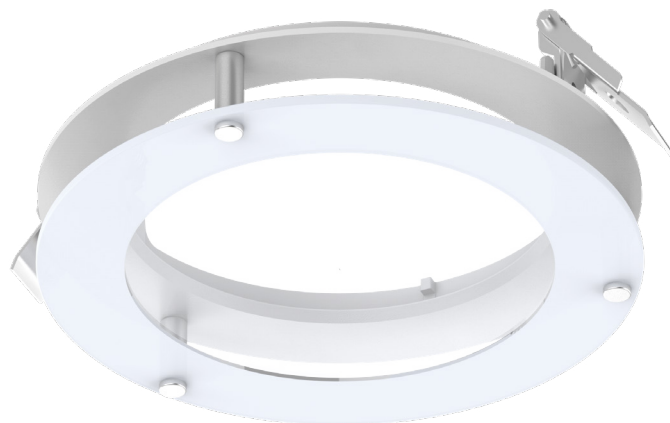

Downlight

Clarus EVO Polo Frosted Drop Glass

QVIS[®]
LIGHTING & SECURITY

CODE: CLE-228-PR

Dimensions

Technical

Installation	Screw-Fixing to Downlight (Remove Standard Trim by Unbolting Screws on Side Clips; Fix Drop Glass Side Clips to Downlight)
Housing Colour	White
Material	Aluminium & Polycarbonate
Diffuser Finish	Frosted Glass
Dimensions	228mm x 19mm