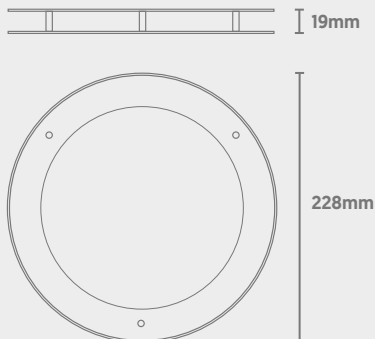

Downlight

Clarus EVO Polo Frosted Drop Glass

QVIS[®]
LIGHTING & SECURITY

CODE: CLE-228-PR

Dimensions

Technical

Installation	Screw-Fixing to Downlight (Remove Standard Trim by Unbolting Screws on Side Clips; Fix Drop Glass Side Clips to Downlight)
Housing Colour	White
Material	Aluminium & Polycarbonate
Diffuser Finish	Frosted Glass
Dimensions	228mm x 19mm