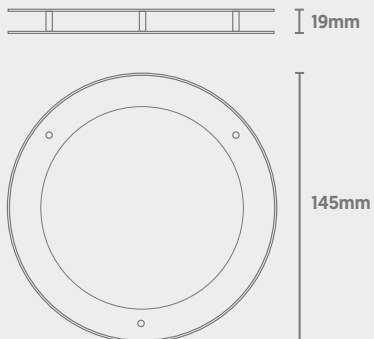

Downlight

Clarus EVO Polo Frosted Drop Glass

QVIS[®]
LIGHTING & SECURITY

CODE: CLE-145-PR

Dimensions

Technical

Installation	Screw-Fixing to Downlight (Remove Standard Trim by Unbolting Screws on Side Clips; Fix Drop Glass Side Clips to Downlight)
Housing Colour	White
Material	Aluminium & Polycarbonate
Diffuser Finish	Frosted Glass
Dimensions	145mm x 19mm