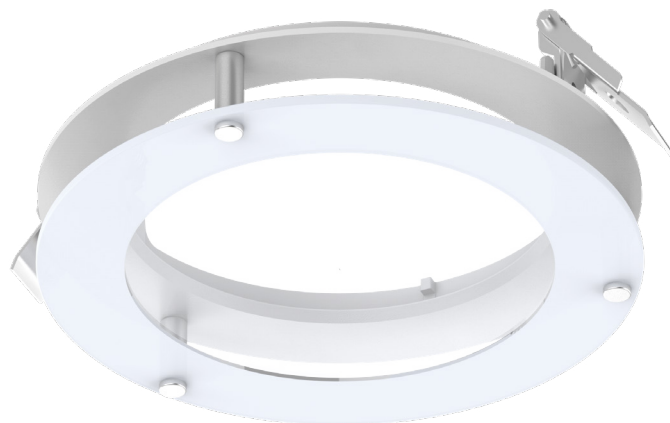

Downlight

Clarus EVO Polo Frosted Drop Glass

QVIS[®]
LIGHTING & SECURITY

CODE: CLE-145-PR

Dimensions

Technical

Installation	Screw-Fixing to Downlight (Remove Standard Trim by Unbolting Screws on Side Clips; Fix Drop Glass Side Clips to Downlight)
Housing Colour	White
Material	Aluminium & Polycarbonate
Diffuser Finish	Frosted Glass
Dimensions	145mm x 19mm