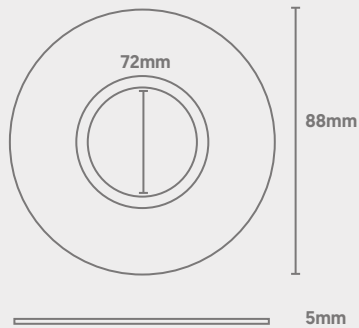

Downlight

FRD Elite

Magnetic Polished Bezel

QVIS[®]
LIGHTING & SECURITY

CODE: FRD-ELITE-POLISH-LRG

Dimensions

Technical

Installation	Magnetic
Finish	Polished
Outer Dimensions	170mm
Inner Dimensions	72mm
Thickness	5mm
Cut Out	150mm