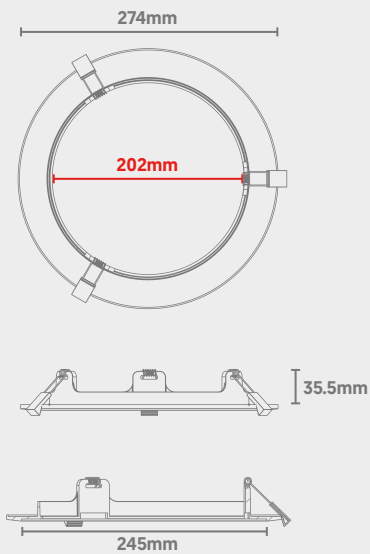

Downlight

Helios Gen 2 Adjustable Trim (215-245mm Cut-Out)

CODE: H65-ADJ-215-245-TRIM

Dimensions

Technical

Installation	3x Spring Clips
Cut Out	Adjustable Between 215mm to 240mm
Material	Aluminium
Finish	White
Outer Dimensions	274mm (Excluding Clips)
Inner Dimensions	202mm