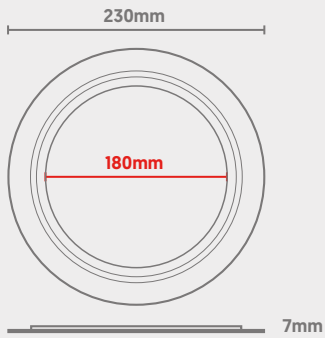

Downlight

Helios Gen 2 230mm Black Bezel

CODE: H65-230-BEZEL-BLK

Dimensions

Technical

Installation	7x Fixing Holes
Fixing Hole Size	2mm
Material	Aluminium
Finish	Black
Outer Dimensions	230mm
Inner Dimensions	180mm
Thickness	7mm (Including Extrusions)