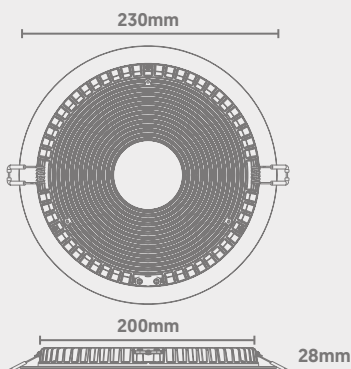

## Dimensions

Light Source Energy Rating

## Photometric Data

## Technical

Input Voltage	AC 200-240V
Colour Rendering Index	>85
Beam Spread	90°
Diffuser Type	Microprismatic
Power Factor	>0.9
Operating Temp.	-20 to +65°C
Materials	Aluminium & Polycarbonate
IP Rating	IP65
Fire Rating	TP(a)
Dimmable	On Request
Cut Out	200mm
Dimensions	230mm x 28mm
Weight	0.9kg
MacAdam Step	<3
Lifetime	50,000 hours, L90-B10 (Ta 25 °C)
CE Standards	EN60598-1, EN 60598 2-2, EN62493, EN55015, EN61547, EN61000-3-2, EN61000-3-3, EN62722-1, EN62722-2-1 and EN50581
CE Directives	LVD, EMC, ERP & RoHS