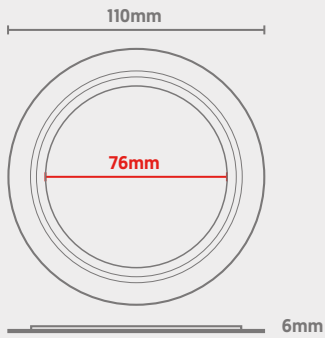

Downlight

Helios Gen 2 110mm Black Bezel

CODE: H65-110-BEZEL-BLK

Dimensions

Technical

Installation	3x Fixing Holes
Fixing Hole Size	2mm
Material	Aluminium
Finish	Black
Outer Dimensions	110mm
Inner Dimensions	76mm
Thickness	6mm [Including Extrusions]