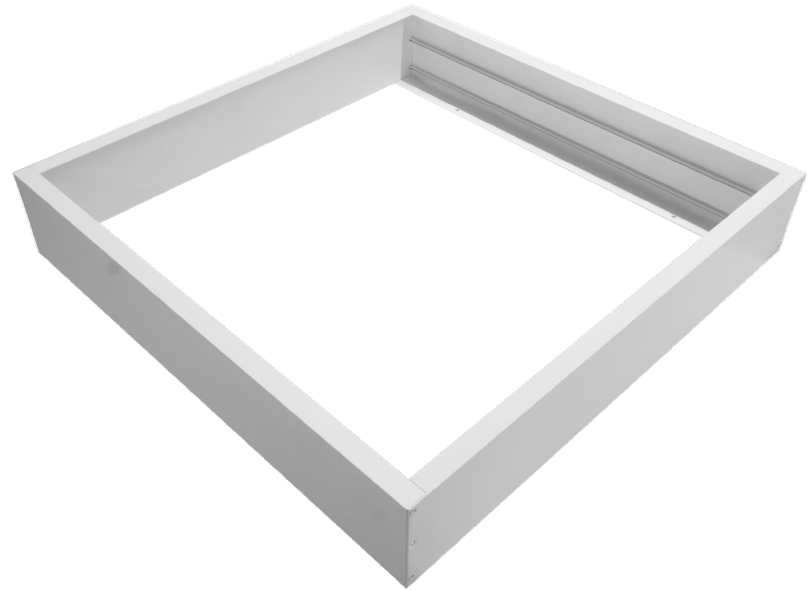

Surface Frame

6x6 Mounting Frame (110mm Height)

CODE: SMFT-110H-6X6

Dimensions

Technical

Application	Ideal for Architectural Panels (Height Must Be Below 100mm)
Material	Aluminium
Installation	Panel Sits Inside Frame (Side Rims Hold Panel in Place)
Dimensions	599mm x 615mm x 110mm