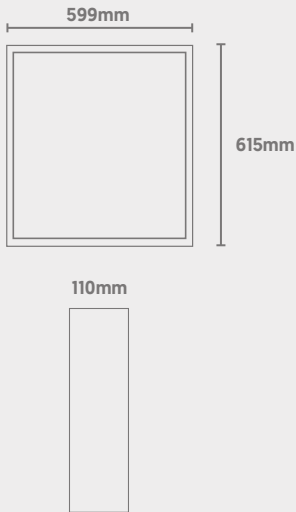

Surface Frame

6x6 Mounting Frame (110mm Height)

CODE: SMFT-110H-6X6

Dimensions

Technical

Application	Ideal for Architectural Panels (Height Must Be Below 100mm)
Material	Aluminium
Installation	Panel Sits Inside Frame (Side Rims Hold Panel in Place)
Dimensions	599mm x 615mm x 110mm