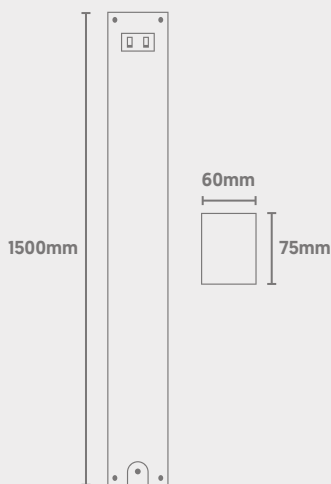

Continuous Linear

Various Mounting Options

Wattage Switchable

1-10V Dimmable (as Standard)

Tri-Colour (3000K/4000K/5000K)

Dimensions

Light Source Energy Rating

Photometric Data

SpecLine

Direct Linear

LIGHTING & SECURITY

CODE: SPECLINE-WS-1500TC

Power (Selectable)	Efficacy	Output	Kelvin
30W	120Lm/cW	3600Lm	Tri-Colour: 3000K, 4000K or 5000K
40W	120Lm/cW	4800Lm	
50W	120Lm/cW	6000Lm	

Technical

Input Voltage	AC 200-240V
Colour Rendering Index	>80
Beam Spread	110°
Diffuser Type	Microprismatic
Operating Temp.	-20 to +45°C
Materials	Aluminium & Polycarbonate
IP Rating	IP20
Dimmable	1-10V (as Standard)
Dimensions	1500mm x 75mm x 60mm
Weight	3kg
MacAdam Step	<3
Lifetime	50,000 hours, L70-B10 (Ta 25 °C)
CE Standards	EN60598-1, EN62493, EN55015, EN61547, EN61000-3-2, EN61000-3-3, EN62722-1, EN62722-2-1 and EN50581
CE Directives	LVD, EMC, ERP & RoHS