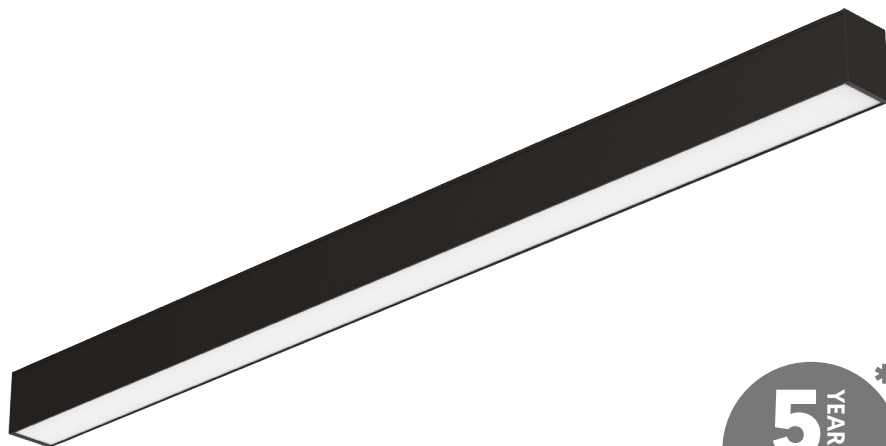

Continuous Linear

Various Mounting Options

Wattage Switchable

1-10V Dimmable (as Standard)

Tri-Colour (3000K/4000K/5000K)

Dimensions

Light Source Energy Rating

Photometric Data

SpecLine

Direct Linear

LIGHTING & SECURITY

CODE: SPECLINE-WS-1500TC

Power (Selectable)	Efficacy	Output	Kelvin
30W	120Lm/cW	3600Lm	Tri-Colour: 3000K, 4000K or 5000K
40W	120Lm/cW	4800Lm	
50W	120Lm/cW	6000Lm	

Technical

Input Voltage	AC 200-240V
Colour Rendering Index	>80
Beam Spread	110°
Diffuser Type	Microprismatic
Operating Temp.	-20 to +45°C
Materials	Aluminium & Polycarbonate
IP Rating	IP20
Dimmable	1-10V (as Standard)
Dimensions	1500mm x 75mm x 60mm
Weight	3kg
MacAdam Step	<3
Lifetime	50,000 hours, L70-B10 (Ta 25 °C)
CE Standards	EN60598-1, EN62493, EN55015, EN61547, EN61000-3-2, EN61000-3-3, EN62722-1, EN62722-2-1 and EN50581
CE Directives	LVD, EMC, ERP & RoHS