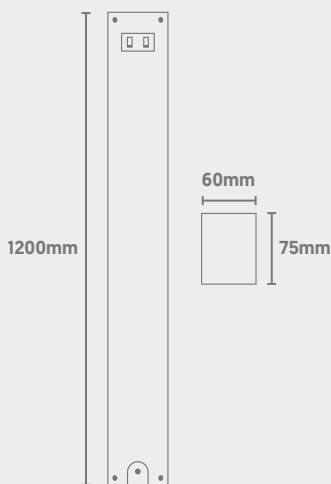

Continuous Linear

Various Mounting Options

Wattage Switchable

1-10V Dimmable (as Standard)

Tri-Colour (3000K/4000K/5000K)

Dimensions

Light Source Energy Rating

Photometric Data

SpecLine

Direct Linear

LIGHTING & SECURITY

CODE: SPECLINE-WS-1200TC

Power (Selectable)	Efficacy	Output	Kelvin
24W [Emergency 3W]	120Lm/cW	2880Lm [Emergency 360Lm]	Tri-Colour: 3000K, 4000K or 5000K
32W [Emergency 3W]	120Lm/cW	3840Lm [Emergency 360Lm]	
40W [Emergency 3W]	120Lm/cW	4800Lm [Emergency 360Lm]	

Technical

Input Voltage	AC 200-240V
Colour Rendering Index	>80
Beam Spread	90°
Diffuser Type	Microprismatic
Operating Temp.	-20 to +45°C
Materials	Aluminium & Polycarbonate
IP Rating	IP20
Dimmable	1-10V (as Standard)
Dimensions	1200mm x 75mm x 60mm
Weight	2.57kg
MacAdam Step	<3
Emergency Output	3 Hours [3W]
Lifetime	50,000 hours, L70-B10 (Ta 25 °C)
CE Standards	EN60598-1, EN62493, EN55015, EN61547, EN61000-3-2, EN61000-3-3, EN62722-1, EN62722-2-1 and EN50581
CE Directives	LVD, EMC, ERP & RoHS