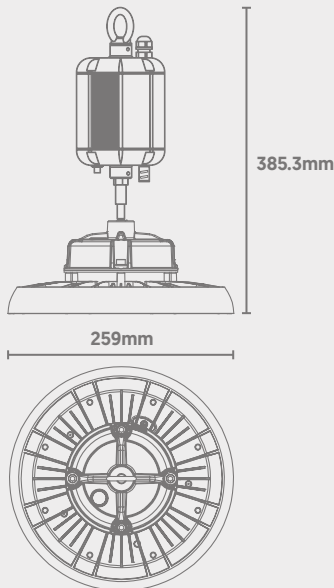

## Glow UFO Pro High Bay

CODE: GU-PRO-100NW/EM

-  IP65 Ingress Protection
-  IK08 Impact Resistance
-  Die-Cast Housing
-  1-10V Dimmable (as Standard)

### Dimensions

**3HR**  
EMERGENCY  
DURATION

**5**  
YEARS  
WARRANTY  
+ 1 YEAR ON SITE\*

Power	Efficacy	Output	Kelvin
100W [Emergency 5W]	150Lm/cW	15000Lm [Emergency 750Lm]	4000K

### Technical

Input Voltage	AC 100-277V
Colour Rendering Index	>80
Beam Spread	90°
Power Factor	>0.95
Operating Temp.	-35 to +50°C
Materials	Die-Cast & Polycarbonate
IP Rating	IP65
IK Rating	IK08
Cable Flex	1.5m
Dimmable	1-10V (as Standard)
Dimensions (with Battery)	259mm x 385.3mm
Weight	5.3kg
MacAdam Step	<3
Emergency Output	3 Hours (5W)
Lifetime	60,000 hours, L70-B10 (Ta 25 °C)
CE Standards	EN60598-1, EN 60598 2-5, EN62493, EN55015, EN61547, EN61000-3-2, EN61000-3-3, EN62722-1, EN62722-2-1 and EN50581
CE Directives	LVD, EMC, ERP & RoHS