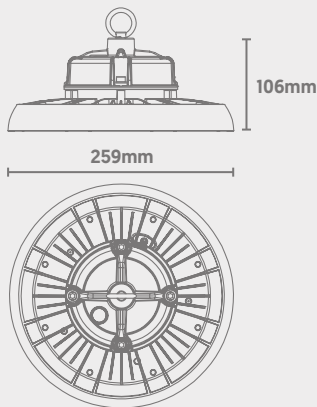

### Dimensions

Power	Efficacy	Output	Kelvin
100W	150lm/cW	15000Lm	4000K

### Technical

Input Voltage	AC 100-277V
Colour Rendering Index	>80
Beam Spread	90°
Power Factor	>0.95
Operating Temp.	-35 to +50°C
Materials	Die-Cast & Polycarbonate
IP Rating	IP65
IK Rating	IK08
Cable Flex	1.5m
Dimmable	DALI 2.0
Dimensions	259mm x 106mm
Weight	1.7kg
MacAdam Step	<3
Lifetime	60,000 hours, L70-B10 (Ta 25 °C)
CE Standards	EN60598-1, EN 60598 2-5, EN62493, EN55015, EN61547, EN61000-3-2, EN61000-3-3, EN62722-1, EN62722-2-1 and EN50581
CE Directives	LVD, EMC, ERP & RoHS