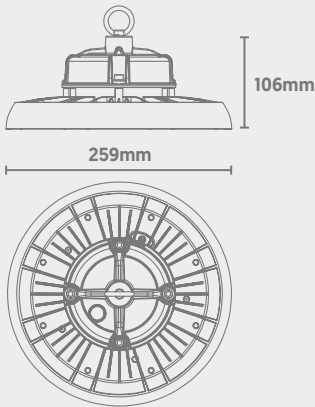

Glow UFO Pro High Bay

CODE: GU-PRO-100NW

-  IP65 Ingress Protection
-  IK08 Impact Resistance
-  Die-Cast Housing
-  1-10V Dimmable (as Standard)

Dimensions

Power	Efficacy	Output	Kelvin
100W	150Lm/cW	15000Lm	4000K

Technical

Input Voltage	AC 100-277V
Colour Rendering Index	>80
Beam Spread	90°
Power Factor	>0.95
Operating Temp.	-35 to +50°C
Materials	Die-Cast & Polycarbonate
IP Rating	IP65
IK Rating	IK08
Cable Flex	1.5m
Dimmable	1-10V (as Standard)
Dimensions	259mm x 106mm
Weight	1.7kg
MacAdam Step	<3
Lifetime	60,000 hours, L70-B10 (Ta 25 °C)
CE Standards	EN60598-1, EN 60598 2-5, EN62493, EN55015, EN61547, EN61000-3-2, EN61000-3-3, EN62722-1, EN62722-2-1 and EN50581
CE Directives	LVD, EMC, ERP & RoHS