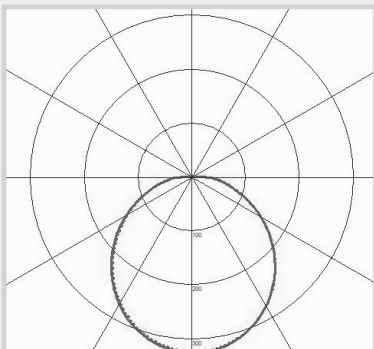

Photometric Data