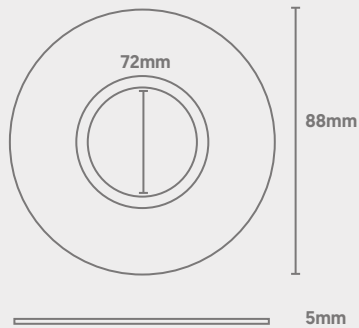

Downlight

FRD Elite Magnetic Brushed Bezel

CODE: FRD-ELITE-BRUSHED-LRG

Dimensions

Technical

Installation	Magnetic
Finish	Brushed
Outer Dimensions	170mm
Inner Dimensions	72mm
Thickness	5mm
Cut Out	150mm