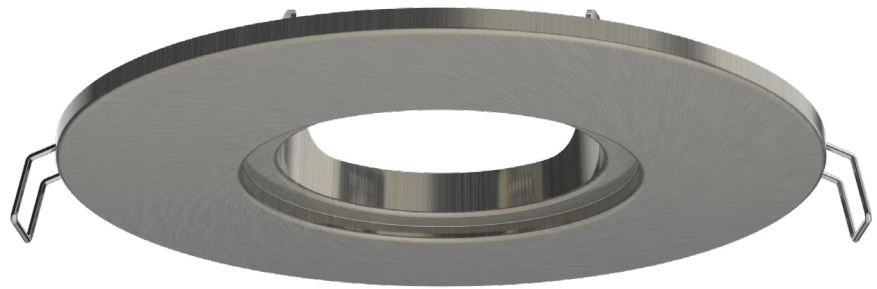

Downlight

FRD Elite Magnetic Brushed Bezel

CODE: FRD-ELITE-BRUSHED-LRG

Dimensions

Technical

Installation	Magnetic
Finish	Brushed
Outer Dimensions	170mm
Inner Dimensions	72mm
Thickness	5mm
Cut Out	150mm