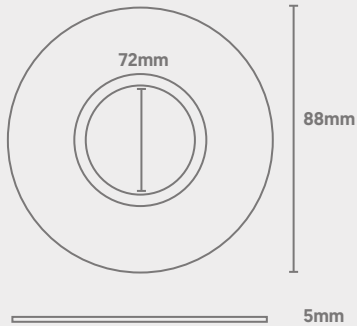

## FRD Elite Magnetic White Bezel

CODE: FRD-ELITE-WHITE-LRG

### Dimensions

### Technical

Installation	Magnetic
Finish	White
Outer Dimensions	170mm
Inner Dimensions	72mm
Thickness	5mm
Cut Out	150mm