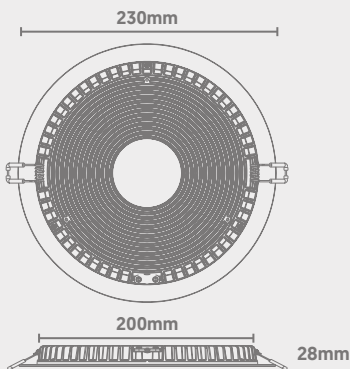

## Dimensions

## Photometric Data

## Technical

Input Voltage	AC 200-240V
Colour Rendering Index	>85
Beam Spread	90°
Diffuser Type	Opal
Power Factor	>0.9
Operating Temp.	-20 to +65°C
Materials	Aluminium & Polycarbonate
IP Rating	IP67
Fire Rating	TP(a)
Dimmable	On Request
Cut Out	200mm
Dimensions	230mm x 28mm
Weight	0.9kg
MacAdam Step	<3
Lifetime	50,000 hours, L90-B10 (Ta 25 °C)
CE Standards	EN60598-1, EN 60598 2-2, EN62493, EN55015, EN61547, EN61000-3-2, EN61000-3-3, EN62722-1, EN62722-2-1 and EN50581
CE Directives	LVD, EMC, ERP & RoHS