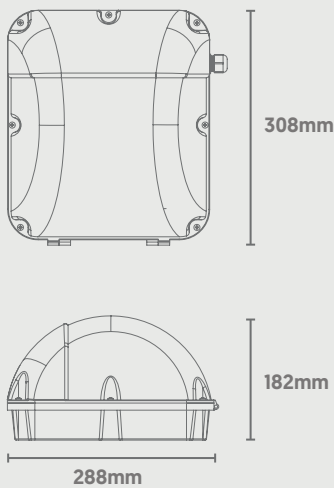

External

LIGHTING & SECURITY

Luna Gen 2

Tri-Colour Wall Pack (with Photocell)

CODE: LUNA2-WS-TC

IP65 Ingress Protection

IK10 Impact Resistance

Wattage Switchable

Integral Photocell Sensor
(Can be disabled)

Dimensions

Photocell Info on Following Page

Power (Selectable)	Efficacy	Output	Kelvin
15W	145Lm/cW	2175Lm	Tri-Colour: 3000K, 4000K or 6000K
17W	145Lm/cW	2465Lm	
19W	145Lm/cW	2755Lm	
21W	145Lm/cW	3045Lm	
23W	145Lm/cW	3335Lm	
25W	145Lm/cW	3625Lm	
27W	145Lm/cW	3915Lm	
29W	145Lm/cW	4205Lm	

Technical

Input Voltage	AC 220-240V
Colour Rendering Index	>80
Beam Spread	125°
Power Factor	0.95
Operating Temp.	-20 to +65°C
Materials	Aluminium
IP Rating	IP65
IK Rating	IK10
Dimmable	On Request
Dimensions	308mm x 288mm x 182mm
Weight	2.7kg
MacAdam Step	<3
Lifetime	50,000 hours, L90-B10 (Ta 25 °C)
CE Standards	EN60598-1, EN62493, EN55015, EN61547, EN61000-3-2, EN61000-3-3, EN62722-1, EN62722-2-1 and EN50581
CE Directives	LVD, EMC, ERP & RoHS

Photocell Information

Input: Operating Voltage Range	AC 187-264V; 50Hz
Input: Rated Voltage	AC 220-240V; 50Hz
Input: No Load Power	≤0.5W
Output: Type of Load	≤800W (Resistive); ≤400W (Inductive / LED)
Output: Working Mode	On/Off
Daylight Threshold	On/Off / 5Lx / 25Lx, 10Lx / 50Lx, 25Lx / 75Lx, 50Lx / 100Lx, 100Lx / 200Lx, 150Lx / 300Lx, 200Lx / 400Lx, Disabled
Operating Temperature	-20 to +65°C
Wiring	Press-In Terminal x4
Protection Class	Class 2
IP Rating	IP20
Certification	CE
Dimensions	46mm x 36mm x 22mm (Integral to Wall Pack)
Operation	Multi-Target Lux Level via Dip-Switch