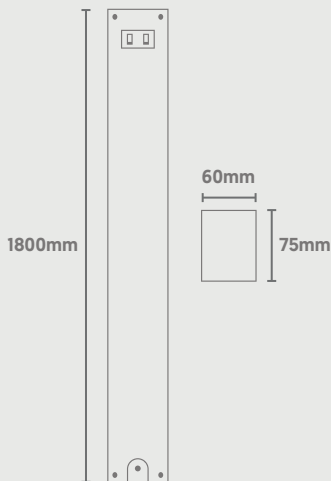

Continuous Linear

Various Mounting Options

Wattage Switchable

DALI Dimmable

Tri-Colour (3000K/4000K/5000K)

Dimensions

Photometric Data

SpecLine

Direct Linear

QVIS[®]

LIGHTING & SECURITY

CODE: SPECLINE-WS-1800TC/ID/D/EM

Power (Selectable)	Efficacy	Output	Kelvin
30W	120Lm/cW	3600Lm	Tri-Colour: 3000K, 4000K or 5000K
40W	120Lm/cW	4800Lm	
50W	120Lm/cW	6000Lm	

Technical

Input Voltage	AC 200-240V
Colour Rendering Index	>80
Beam Spread	110°
Diffuser Type	Microprismatic
Operating Temp.	-20 to +45°C
Materials	Aluminium & Polycarbonate
IP Rating	IP20
Dimmable	DALI
Dimensions	1800mm x 75mm x 60mm
Weight	3kg
MacAdam Step	<3
Lifetime	50,000 hours, L70-B10 (Ta 25 °C)
CE Standards	EN60598-1, EN62493, EN55015, EN61547, EN61000-3-2, EN61000-3-3, EN62722-1, EN62722-2-1 and EN50581
CE Directives	LVD, EMC, ERP & RoHS