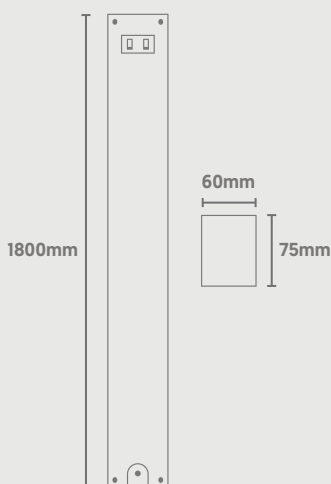

# Continuous Linear

Various Mounting Options

Wattage Switchable

DALI Dimmable

Tri-Colour (3000K/4000K/5000K)

## Dimensions

## Technical

Input Voltage	AC 200-240V
Colour Rendering Index	>80
Beam Spread	110°
Diffuser Type	Microprismatic
Operating Temp.	-20 to +45°C
Materials	Aluminium & Polycarbonate
IP Rating	IP20
Dimmable	DALI
Dimensions	1800mm x 75mm x 60mm
Weight	3kg
MacAdam Step	<3
Lifetime	50,000 hours, L70-B10 (Ta 25 °C)
CE Standards	EN60598-1, EN62493, EN55015, EN61547, EN61000-3-2, EN61000-3-3, EN62722-1, EN62722-2-1 and EN50581
CE Directives	LVD, EMC, ERP & RoHS