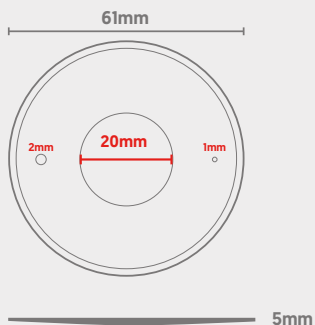

QSpot Recessed Black Bezel

CODE: Q-SPOT-BLK-BEZ

Dimensions

Technical

Installation	Clip-On
Finish	Black
Additional Cut Out Holes	1x 2mm, 1x 1mm
Inner Dimensions	20mm
Outer Dimensions	61mm
Thickness	5mm