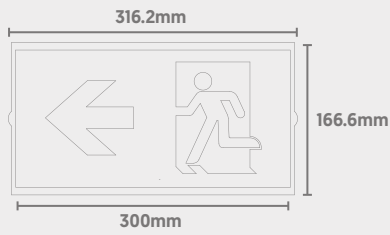

QBox Exit Box Legend

CODE: QBOX-LEFT-LEG

Dimensions

Technical

Material	PET (Plastic)
Conformity	ISO 3863-1/3/4
Colour	Green Pantone 343C / White
Thickness	0.35mm
Dimensions	316.2mm x 166.6mm