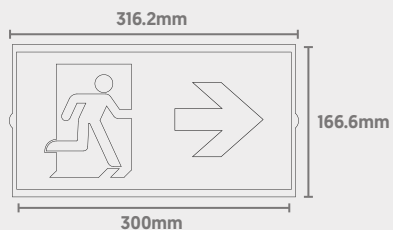

#### Dimensions

#### Technical

Material	PET (Plastic)
Conformity	ISO 3863-1/3/4
Colour	Green Pantone 343C / White
Thickness	0.35mm
Dimensions	316.2mm x 166.6mm