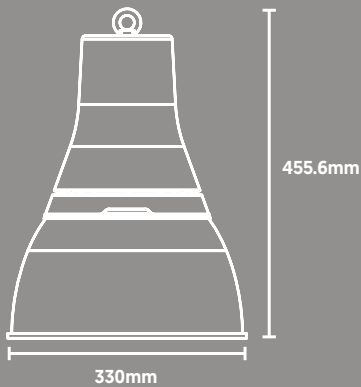

Surface & Suspended

-  Dual-Colour (3000K/4000K)
-  Polycarbonate Lens
-  Aluminium Housing
-  Wattage Switchable

Dimensions

**Light Source Energy Rating**

Photometric Data

**GlowDec**  
Pendant High Bay

CODE: GD-PRO-WS-CCT/QD

DECORATIVE RANGE

Power (Selectable)	Efficacy	Output	Kelvin
25W	140Lm/cW	3500Lm	<b>Dual-Colour:</b> 3000K or 4000K
40W	140Lm/cW	5600Lm	
60W	140Lm/cW	8400Lm	
80W	140Lm/cW	11200Lm	

Technical

<b>Input Voltage</b>	AC 120-277V
<b>Colour Rendering Index</b>	>80
<b>Beam Spread</b>	90°
<b>Power Factor</b>	>0.95
<b>Operating Temp.</b>	-30 to +45°C
<b>Materials</b>	Aluminium & Polycarbonate
<b>IP Rating</b>	IP20
<b>IK Rating</b>	IK06
<b>Suspension &amp; Cable</b>	3m AC Cable/Suspension
<b>Dimmable</b>	DALI / Switch-Dim / 1-10V
<b>Dimensions</b>	455.6mm x 330mm
<b>Weight</b>	2kg
<b>MacAdam Step</b>	<3
<b>Lifetime</b>	50,000 hours, L70-B10 (Ta 25 °C)
<b>CE Standards</b>	EN60598-1, EN 60598 2-5, EN62493, EN55015, EN61547, EN61000-3-2, EN61000-3-3, EN62722-1, EN62722-2-1 and EN50581
<b>CE Directives</b>	LVD, EMC, ERP & RoHS