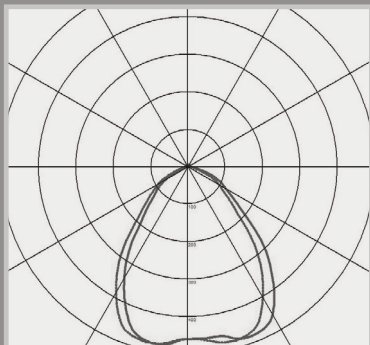

Surface & Suspended

-  Dual-Colour (3000K/4000K)
-  Polycarbonate Lens
-  Aluminium Housing
-  Wattage Switchable

Dimensions

**Light Source Energy Rating**

Photometric Data

**GlowDec**  
Pendant High Bay

CODE: GD-PRO-WS-CCT/QD

DECORATIVE RANGE

Power (Selectable)	Efficacy	Output	Kelvin
25W	140Lm/cW	3500Lm	<b>Dual-Colour:</b> 3000K or 4000K
40W	140Lm/cW	5600Lm	
60W	140Lm/cW	8400Lm	
80W	140Lm/cW	11200Lm	

Technical

<b>Input Voltage</b>	AC 120-277V
<b>Colour Rendering Index</b>	>80
<b>Beam Spread</b>	90°
<b>Power Factor</b>	>0.95
<b>Operating Temp.</b>	-30 to +45°C
<b>Materials</b>	Aluminium & Polycarbonate
<b>IP Rating</b>	IP20
<b>IK Rating</b>	IK06
<b>Suspension &amp; Cable</b>	3m AC Cable/Suspension
<b>Dimmable</b>	DALI / Switch-Dim / 1-10V
<b>Dimensions</b>	455.6mm x 330mm
<b>Weight</b>	2kg
<b>MacAdam Step</b>	<3
<b>Lifetime</b>	50,000 hours, L70-B10 (Ta 25 °C)
<b>CE Standards</b>	EN60598-1, EN 60598 2-5, EN62493, EN55015, EN61547, EN61000-3-2, EN61000-3-3, EN62722-1, EN62722-2-1 and EN50581
<b>CE Directives</b>	LVD, EMC, ERP & RoHS