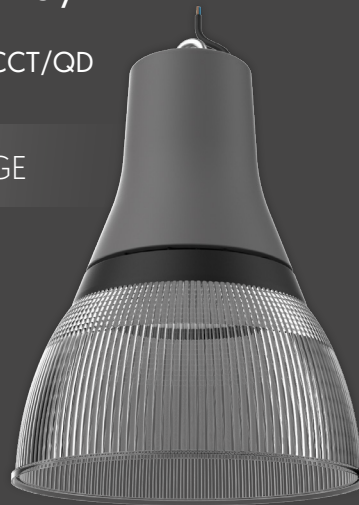

Surface & Suspended

-  Dual-Colour (3000K/4000K)
-  Polycarbonate Lens
-  Aluminium Housing
-  Wattage Switchable

Dimensions

**Light Source Energy Rating**

Photometric Data

**GlowDec**  
Pendant High Bay

CODE: GD-PRO-WS-CCT/QD

DECORATIVE RANGE

Power (Selectable)	Efficacy	Output	Kelvin
25W	140Lm/cW	3500Lm	<b>Dual-Colour:</b> 3000K or 4000K
40W	140Lm/cW	5600Lm	
60W	140Lm/cW	8400Lm	
80W	140Lm/cW	11200Lm	

Technical

<b>Input Voltage</b>	AC 120-277V
<b>Colour Rendering Index</b>	>80
<b>Beam Spread</b>	90°
<b>Power Factor</b>	>0.95
<b>Operating Temp.</b>	-30 to +45°C
<b>Materials</b>	Aluminium & Polycarbonate
<b>IP Rating</b>	IP20
<b>IK Rating</b>	IK06
<b>Suspension &amp; Cable</b>	3m AC Cable/Suspension
<b>Dimmable</b>	DALI / Switch-Dim / 1-10V
<b>Dimensions</b>	455.6mm x 330mm
<b>Weight</b>	2kg
<b>MacAdam Step</b>	<3
<b>Lifetime</b>	50,000 hours, L70-B10 (Ta 25 °C)
<b>CE Standards</b>	EN60598-1, EN 60598 2-5, EN62493, EN55015, EN61547, EN61000-3-2, EN61000-3-3, EN62722-1, EN62722-2-1 and EN50581
<b>CE Directives</b>	LVD, EMC, ERP & RoHS