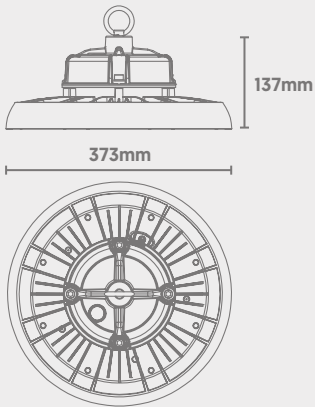

Glow UFO Pro High Bay

CODE: GU-PRO-240NW/DALI

-  IP65 Ingress Protection
-  IK08 Impact Resistance
-  Die-Cast Housing
-  DALI Dimmable

Dimensions

Power	Efficacy	Output	Kelvin
240W	150lm/cW	36000Lm	4000K

Technical

Input Voltage	AC 100-277V
Colour Rendering Index	>80
Beam Spread	90°
Power Factor	>0.95
Operating Temp.	-35 to +50°C
Materials	Die-Cast & Polycarbonate
IP Rating	IP65
IK Rating	IK08
Cable Flex	1.5m
Dimmable	DALI 2.0
Dimensions	373mm x 137mm
Weight	3kg
MacAdam Step	<3
Lifetime	60,000 hours, L70-B10 (Ta 25 °C)
CE Standards	EN60598-1, EN 60598 2-5, EN62493, EN55015, EN61547, EN61000-3-2, EN61000-3-3, EN62722-1, EN62722-2-1 and EN50581
CE Directives	LVD, EMC, ERP & RoHS