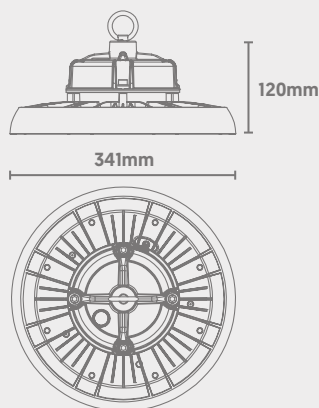

Glow UFO Pro High Bay

CODE: GU-PRO-200NW/DALI

IP65 Ingress Protection

IK08 Impact Resistance

Die-Cast Housing

DALI Dimmable

Dimensions

Power	Efficacy	Output	Kelvin
200W	150lm/cW	30000Lm	4000K

Technical

Input Voltage	AC 100-277V
Colour Rendering Index	>80
Beam Spread	90°
Power Factor	>0.95
Operating Temp.	-35 to +50°C
Materials	Die-Cast & Polycarbonate
IP Rating	IP65
IK Rating	IK08
Cable Flex	1.5m
Dimmable	DALI 2.0
Dimensions	341mm x 120mm
Weight	2.55kg
MacAdam Step	<3
Lifetime	60,000 hours, L70-B10 (Ta 25 °C)
CE Standards	EN60598-1, EN 60598 2-5, EN62493, EN55015, EN61547, EN61000-3-2, EN61000-3-3, EN62722-1, EN62722-2-1 and EN50581
CE Directives	LVD, EMC, ERP & RoHS