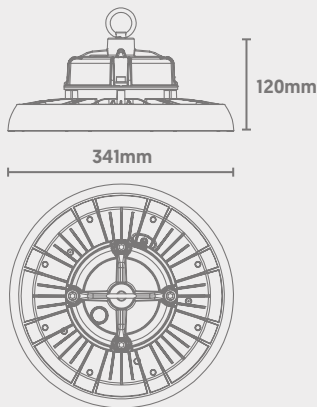

Glow UFO Pro High Bay

CODE: GU-PRO-200CW/DALI

IP65 Ingress Protection

IK08 Impact Resistance

Die-Cast Housing

DALI Dimmable

Dimensions

Power	Efficacy	Output	Kelvin
200W	150lm/cW	30000Lm	6000K

Technical

Input Voltage	AC 100-277V
Colour Rendering Index	>80
Beam Spread	90°
Power Factor	>0.95
Operating Temp.	-35 to +50°C
Materials	Die-Cast & Polycarbonate
IP Rating	IP65
IK Rating	IK08
Cable Flex	1.5m
Dimmable	DALI 2.0
Dimensions	341mm x 120mm
Weight	2.55kg
MacAdam Step	<3
Lifetime	60,000 hours, L70-B10 (Ta 25 °C)
CE Standards	EN60598-1, EN 60598 2-5, EN62493, EN55015, EN61547, EN61000-3-2, EN61000-3-3, EN62722-1, EN62722-2-1 and EN50581
CE Directives	LVD, EMC, ERP & RoHS