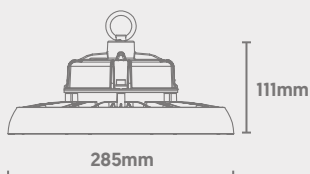

Glow UFO Pro High Bay

CODE: GU-PRO-150NW/DALI

IP65 Ingress Protection

IK08 Impact Resistance

Die-Cast Housing

DALI Dimmable

Dimensions

Power	Efficacy	Output	Kelvin
150W	150lm/cW	22500lm	4000K

Technical

Input Voltage	AC 100-277V
Colour Rendering Index	>80
Beam Spread	90°
Power Factor	>0.95
Operating Temp.	-35 to +50°C
Materials	Die-Cast & Polycarbonate
IP Rating	IP65
IK Rating	IK08
Cable Flex	1.5m
Dimmable	DALI 2.0
Dimensions	285mm x 111mm
Weight	1.95kg
MacAdam Step	<3
Lifetime	60,000 hours, L70-B10 (Ta 25 °C)
CE Standards	EN60598-1, EN 60598 2-5, EN62493, EN55015, EN61547, EN61000-3-2, EN61000-3-3, EN62722-1, EN62722-2-1 and EN50581
CE Directives	LVD, EMC, ERP & RoHS