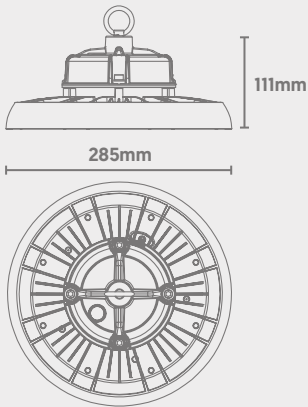

Glow UFO Pro High Bay

CODE: GU-PRO-150CW/DALI

-  IP65 Ingress Protection
-  IK08 Impact Resistance
-  Die-Cast Housing
-  DALI Dimmable

Dimensions

Power	Efficacy	Output	Kelvin
150W	150lm/cW	22500lm	6000K

Technical

Input Voltage	AC 100-277V
Colour Rendering Index	>80
Beam Spread	90°
Power Factor	>0.95
Operating Temp.	-35 to +50°C
Materials	Die-Cast & Polycarbonate
IP Rating	IP65
IK Rating	IK08
Cable Flex	1.5m
Dimmable	DALI 2.0
Dimensions	285mm x 111mm
Weight	1.95kg
MacAdam Step	<3
Lifetime	60,000 hours, L70-B10 (Ta 25 °C)
CE Standards	EN60598-1, EN 60598 2-5, EN62493, EN55015, EN61547, EN61000-3-2, EN61000-3-3, EN62722-1, EN62722-2-1 and EN50581
CE Directives	LVD, EMC, ERP & RoHS