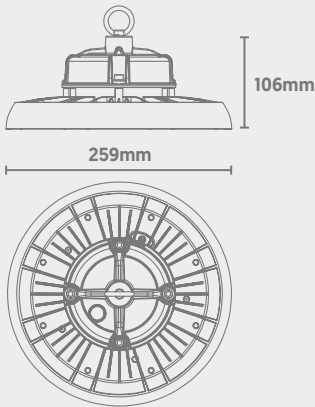

### Dimensions

Power	Efficacy	Output	Kelvin
100W	150lm/cW	15000Lm	4000K

### Technical

Input Voltage	AC 100-277V
Colour Rendering Index	>80
Beam Spread	90°
Power Factor	>0.95
Operating Temp.	-35 to +50°C
Materials	Die-Cast & Polycarbonate
IP Rating	IP65
IK Rating	IK08
Cable Flex	1.5m
Dimmable	DALI 2.0
Dimensions	259mm x 106mm
Weight	1.7kg
MacAdam Step	<3
Lifetime	60,000 hours, L70-B10 (Ta 25 °C)
CE Standards	EN60598-1, EN 60598 2-5, EN62493, EN55015, EN61547, EN61000-3-2, EN61000-3-3, EN62722-1, EN62722-2-1 and EN50581
CE Directives	LVD, EMC, ERP & RoHS