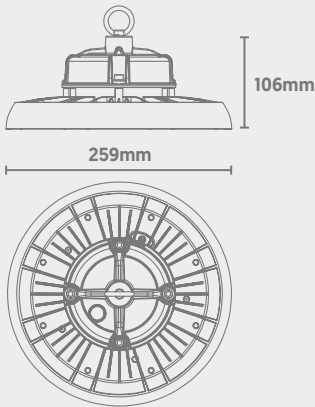

### Dimensions

Power	Efficacy	Output	Kelvin
100W	150lm/cW	15000Lm	6000K

### Technical

Input Voltage	AC 100-277V
Colour Rendering Index	>80
Beam Spread	90°
Power Factor	>0.95
Operating Temp.	-35 to +50°C
Materials	Die-Cast & Polycarbonate
IP Rating	IP65
IK Rating	IK08
Cable Flex	1.5m
Dimmable	DALI 2.0
Dimensions	259mm x 106mm
Weight	1.7kg
MacAdam Step	<3
Lifetime	60,000 hours, L70-B10 (Ta 25 °C)
CE Standards	EN60598-1, EN 60598 2-5, EN62493, EN55015, EN61547, EN61000-3-2, EN61000-3-3, EN62722-1, EN62722-2-1 and EN50581
CE Directives	LVD, EMC, ERP & RoHS