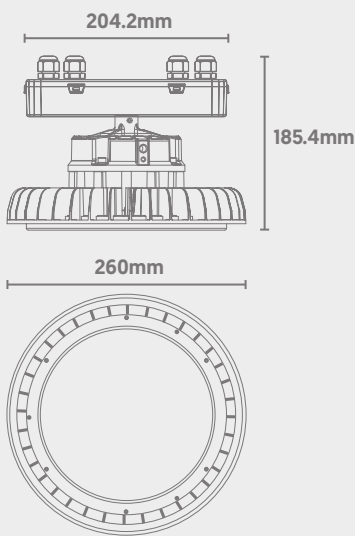

Glow UFO 170 High Bay

CODE: GU-170-150NW/EC/EM

IP65 Ingress Protection

IK08 Impact Resistance

170 High LED Efficacy

1-10V Dimmable (as Standard)

Dimensions

A **C** Light Source Energy Rating

Photometric Data

Power	Efficacy	Output	Kelvin
150W [Emergency 5W]	170Lm/cW	25500Lm [Emergency 850Lm]	4000K

Technical

Input Voltage	AC 100-277V
Colour Rendering Index	>70
Beam Spread	110°
Power Factor	>0.9
Operating Temp.	-30 to +50°C
Materials	Aluminium & Tempered Glass
IP Rating	IP65
IK Rating	IK08
Cable Flex	1.5m
Dimmable	1-10V (as Standard)
Dimensions	260mm x 185.4mm
Weight	2.7kg
MacAdam Step	<3
Emergency Output	3 Hours [5W]
Lifetime	50,000 hours, L90-B10 [Ta 25 °C]
CE Standards	EN60598-1, EN 60598 2-5, EN62493, EN55015, EN61547, EN61000-3-2, EN61000-3-3, EN62722-1, EN62722-2-1 and EN50581
CE Directives	LVD, EMC, ERP & RoHS