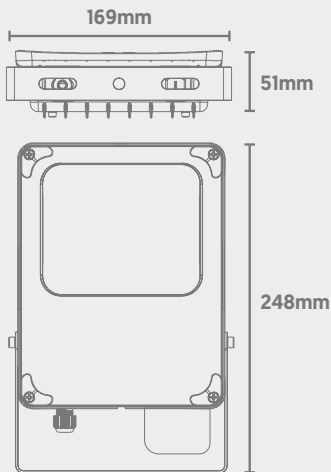

# External

IP66 Ingress Protection

Aluminium Housing

1m Cable Flex

Tri-Colour (3000K/4000K/6000K)

### Dimensions

Light Source Energy Rating

### Technical

Input Voltage	AC 100-277V
Colour Rendering Index	>80
Beam Spread	120°
Power Factor	>0.93
Operating Temp.	-20 to +45°C
Materials	Aluminium
IP Rating	IP66
Dimmable	DALI 2.0
Cable Flex	1m
Dimensions	248mm x 169mm x 51mm
Weight	1.2kg
MacAdam Step	<3
Lifetime	50,000 hours, L70-B10 (Ta 25 °C)
CE Standards	EN60598-1, EN 60598 2-5, EN62493, EN55015, EN61547, EN61000-3-2, EN61000-3-3, EN62722-1, EN62722-2-1 and EN50581
CE Directives	LVD, EMC, ERP & RoHS