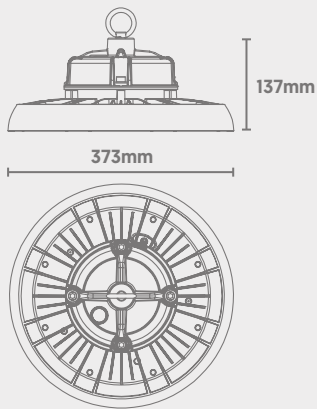

Glow UFO Pro

High Bay

CODE: GU-PRO-240CW

IP65 Ingress Protection

IK08 Impact Resistance

Die-Cast Housing

1-10V Dimmable (as Standard)

Dimensions

Light Source
Energy Rating

Photometric Data

Power	Efficacy	Output	Kelvin
240W	150lm/cW	36000Lm	6000K

Technical

Input Voltage	AC 100-277V
Colour Rendering Index	>80
Beam Spread	90°
Power Factor	>0.95
Operating Temp.	-35 to +50°C
Materials	Die-Cast & Polycarbonate
IP Rating	IP65
IK Rating	IK08
Cable Flex	1.5m
Dimmable	1-10V (as Standard)
Dimensions	373mm x 137mm
Weight	3kg
MacAdam Step	<3
Lifetime	60,000 hours, L70-B10 (Ta 25 °C)
CE Standards	EN60598-1, EN 60598 2-5, EN62493, EN55015, EN61547, EN61000-3-2, EN61000-3-3, EN62722-1, EN62722-2-1 and EN50581
CE Directives	LVD, EMC, ERP & RoHS