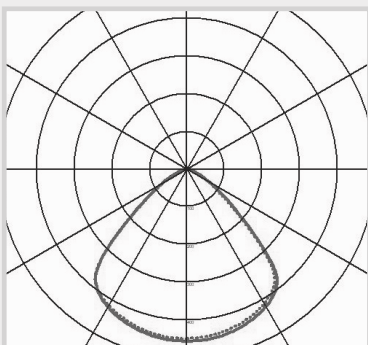

Glow UFO Pro

High Bay

CODE: GU-PRO-240CW

IP65 Ingress Protection

IK08 Impact Resistance

Die-Cast Housing

1-10V Dimmable (as Standard)

Dimensions

Light Source
Energy Rating

Photometric Data

Power	Efficacy	Output	Kelvin
240W	150lm/cW	36000Lm	6000K

Technical

Input Voltage	AC 100-277V
Colour Rendering Index	>80
Beam Spread	90°
Power Factor	>0.95
Operating Temp.	-35 to +50°C
Materials	Die-Cast & Polycarbonate
IP Rating	IP65
IK Rating	IK08
Cable Flex	1.5m
Dimmable	1-10V (as Standard)
Dimensions	373mm x 137mm
Weight	3kg
MacAdam Step	<3
Lifetime	60,000 hours, L70-B10 (Ta 25 °C)
CE Standards	EN60598-1, EN 60598 2-5, EN62493, EN55015, EN61547, EN61000-3-2, EN61000-3-3, EN62722-1, EN62722-2-1 and EN50581
CE Directives	LVD, EMC, ERP & RoHS