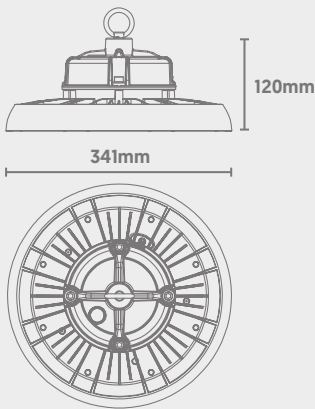

Glow UFO Pro High Bay

CODE: GU-PRO-200CW

-  IP65 Ingress Protection
-  IK08 Impact Resistance
-  Die-Cast Housing
-  1-10V Dimmable (as Standard)

Dimensions

Power	Efficacy	Output	Kelvin
200W	150lm/cW	30000Lm	6000K

Technical

Input Voltage	AC 100-277V
Colour Rendering Index	>80
Beam Spread	90°
Power Factor	>0.95
Operating Temp.	-35 to +50°C
Materials	Die-Cast & Polycarbonate
IP Rating	IP65
IK Rating	IK08
Cable Flex	1.5m
Dimmable	1-10V (as Standard)
Dimensions	341mm x 120mm
Weight	2.55kg
MacAdam Step	<3
Lifetime	60,000 hours, L70-B10 (Ta 25 °C)
CE Standards	EN60598-1, EN 60598 2-5, EN62493, EN55015, EN61547, EN61000-3-2, EN61000-3-3, EN62722-1, EN62722-2-1 and EN50581
CE Directives	LVD, EMC, ERP & RoHS