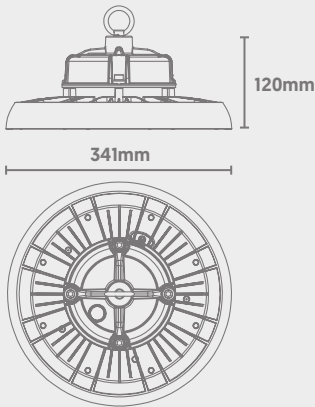

### Dimensions

Power	Efficacy	Output	Kelvin
200W	150lm/cW	30000Lm	4000K

### Technical

Input Voltage	AC 100-277V
Colour Rendering Index	>80
Beam Spread	90°
Power Factor	>0.95
Operating Temp.	-35 to +50°C
Materials	Die-Cast & Polycarbonate
IP Rating	IP65
IK Rating	IK08
Cable Flex	1.5m
Dimmable	1-10V (as Standard)
Dimensions	341mm x 120mm
Weight	2.55kg
MacAdam Step	<3
Lifetime	60,000 hours, L70-B10 (Ta 25 °C)
CE Standards	EN60598-1, EN 60598 2-5, EN62493, EN55015, EN61547, EN61000-3-2, EN61000-3-3, EN62722-1, EN62722-2-1 and EN50581
CE Directives	LVD, EMC, ERP & RoHS